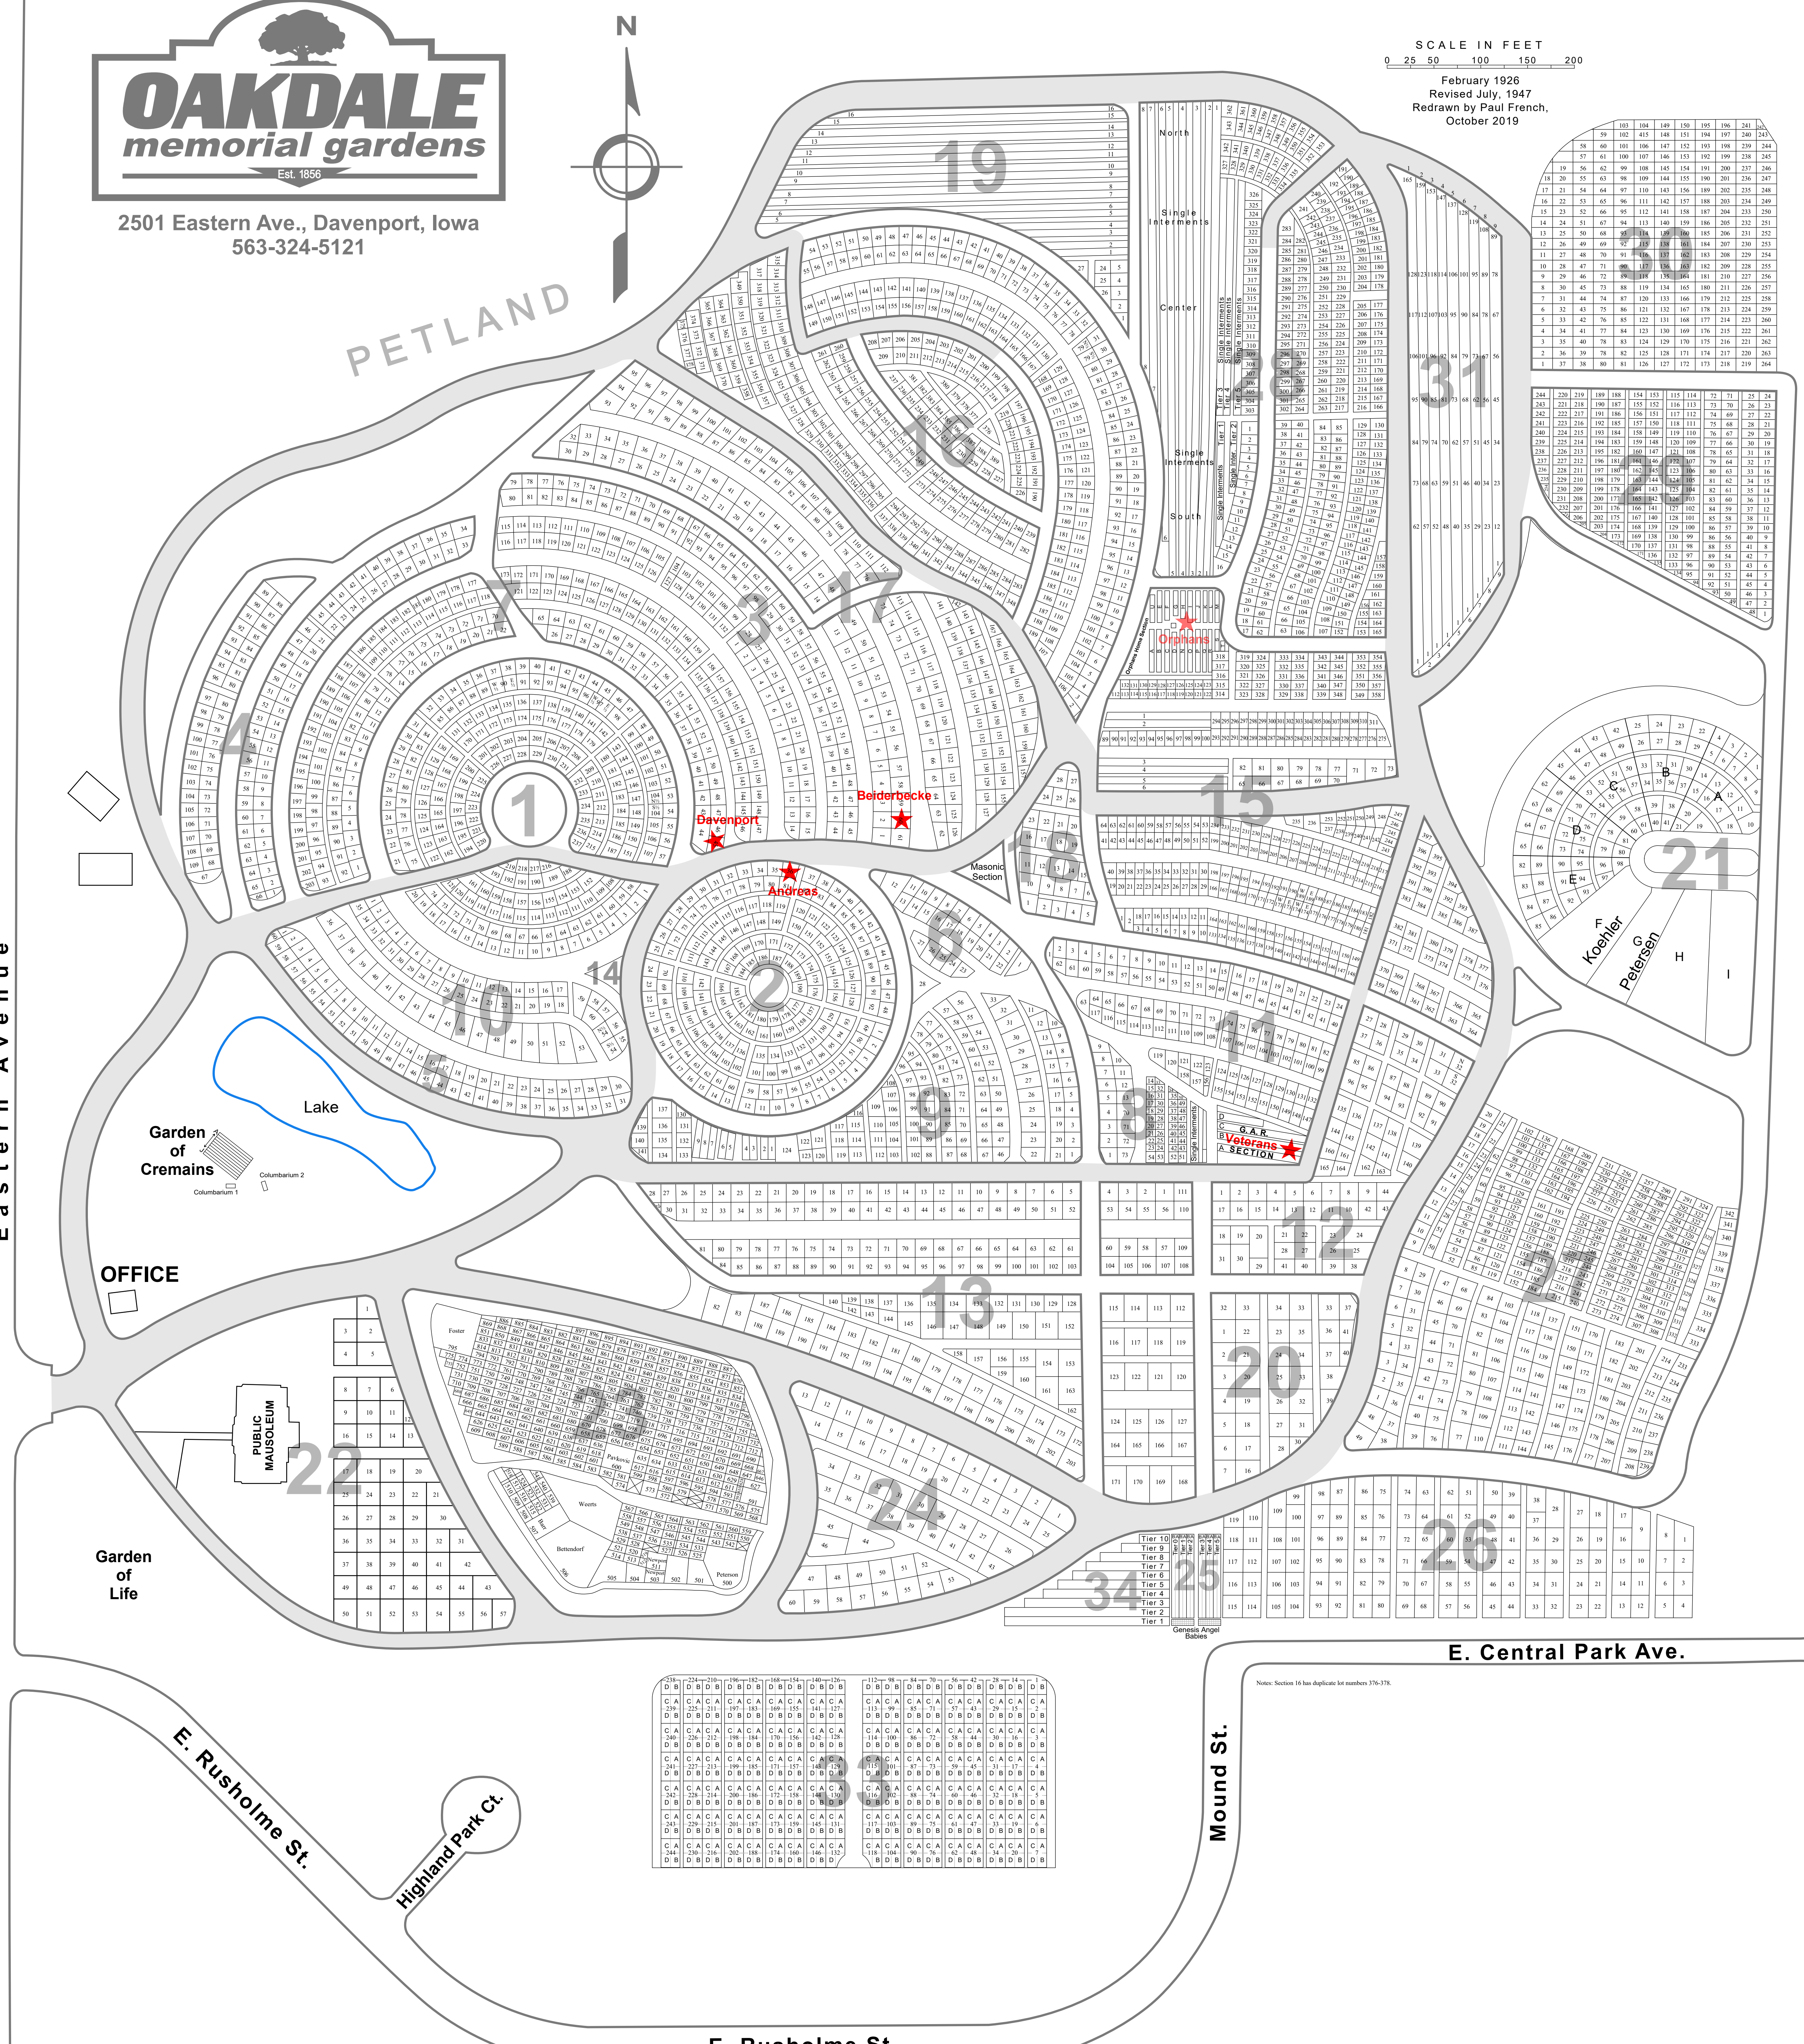

2501 Eastern Ave., Davenport, Iowa
563-324-5121

SCALE IN FEET
0 25 50 100 150 200

February 1926
Revised July, 1947
Redrawn by Paul French,
October 2019

PETLAND

Eastern Avenue

Garden of Cremains
Columbarium 1
Columbarium 2

OFFICE

PUBLIC MAUSOLEUM

Garden of Life

E. Rusholme St.

Highland Park Ct.

E. Rusholme St.

Mound St.

E. Central Park Ave.